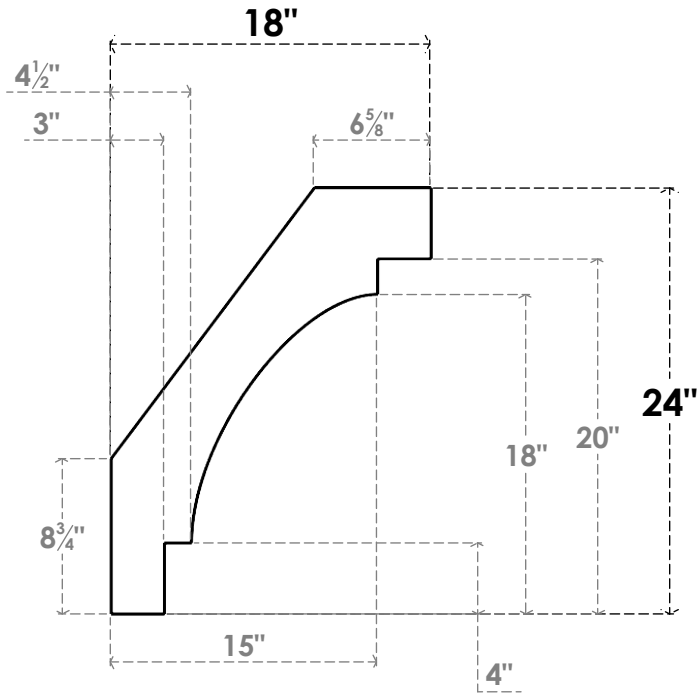

ITEM NUMBER: BRCPC040X18000X24000MRC

4"W X 18"D X 24"H MERCED ARCHITECTURAL GRADE PVC CLOSED KNEE BRACE

SIDE PROFILE

FRONT PROFILE

ISOMETRIC

EKENA MILLWORK
2300 WEST MAIN ST.
CLARKSVILLE, TX 75426
TOLL FREE: 866-607-0453
WWW.EKENAMILLWORK.COM

NOTES

1. INSTALLATION TO BE COMPLETED IN ACCORDANCE WITH MANUFACTURER'S SPECIFICATIONS.
2. DRAWING MAY NOT BE TO SCALE
3. THIS DRAWING IS INTENDED FOR DESIGN AND PLANNING PURPOSES ONLY.
4. ALL INFORMATION CONTAINED HEREIN WAS CURRENT AT THE TIME OF DEVELOPMENT BUT MUST BE REVIEWED AND APPROVED BY THE PRODUCT MANUFACTURER TO BE CONSIDERED ACCURATE.
5. ARCHITECTURAL GRADE PVC PRODUCTS ARE MADE FROM EXPANDED CELLULAR PVC AND COME NATURALLY WHITE BUT MAY BE PAINTED