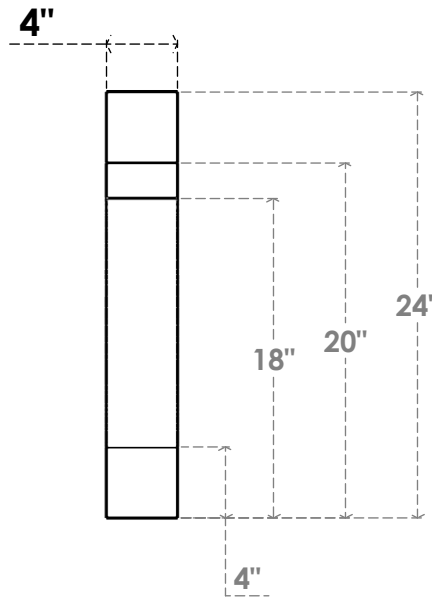

ITEM NUMBER: BRCPC040X18000X24000MRC

4"W X 18"D X 24"H MERCED ARCHITECTURAL GRADE PVC CLOSED KNEE BRACE

SIDE PROFILE

FRONT PROFILE

ISOMETRIC

EKENA MILLWORK
2300 WEST MAIN ST.
CLARKSVILLE, TX 75426
TOLL FREE: 866-607-0453
WWW.EKENAMILLWORK.COM